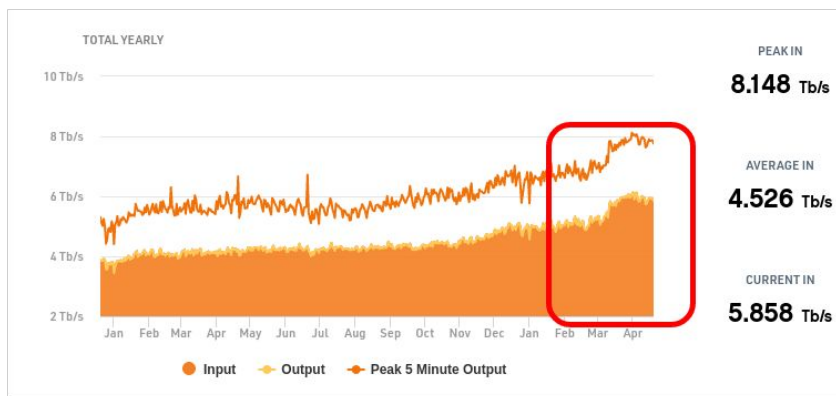

The world has changed?