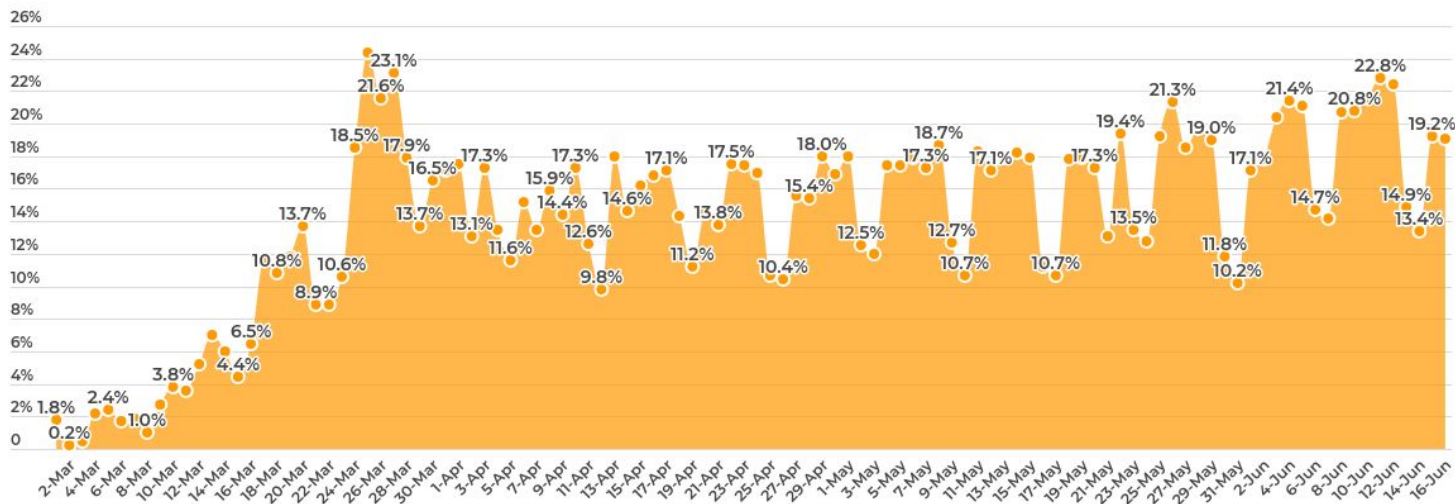

# The world has changed?

Porn hub

## Worldwide Traffic Changes

Percent change in traffic compared to an average day before Covid-19