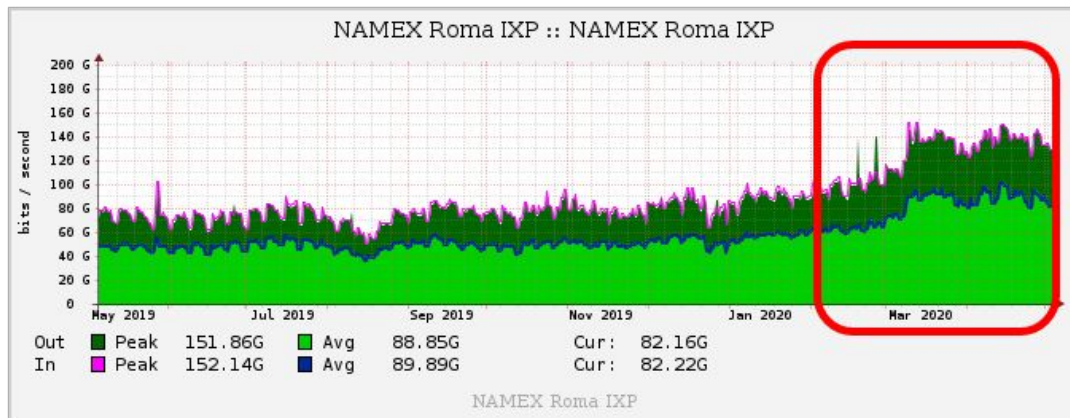

The world has changed?