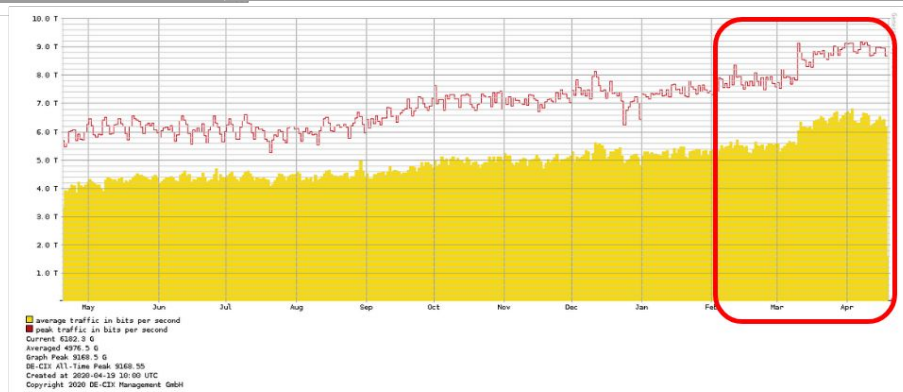

The world has changed?