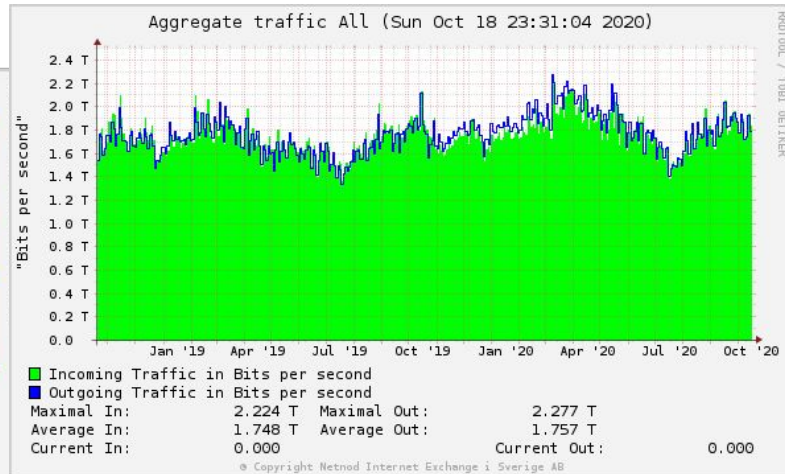

The world has changed?