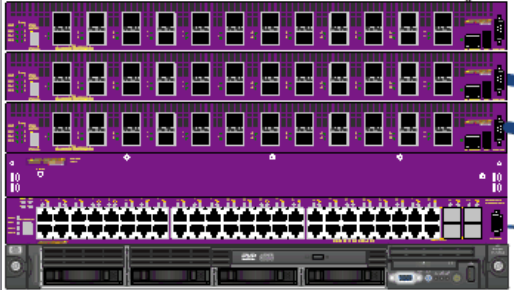

UA-IX 2011 achievements

- ▣ Two root-DNS F-ROOT and I-ROOT installed
- ▣ Two Cisco ASR-1001 - our new route-servers
- ▣ IPv6 fully deployed in production
- ▣ Network availability was 99.9999%
- ▣ Current network capacity limit (400Gbps) reached

- ▣ Next generation network solution developed:
40GE high capacity switches now and distributed
by TRILL network in future but stalled.

UA-IX network topology now

MIROHOST

ua-ix-650-2 (stack) 45 members ports