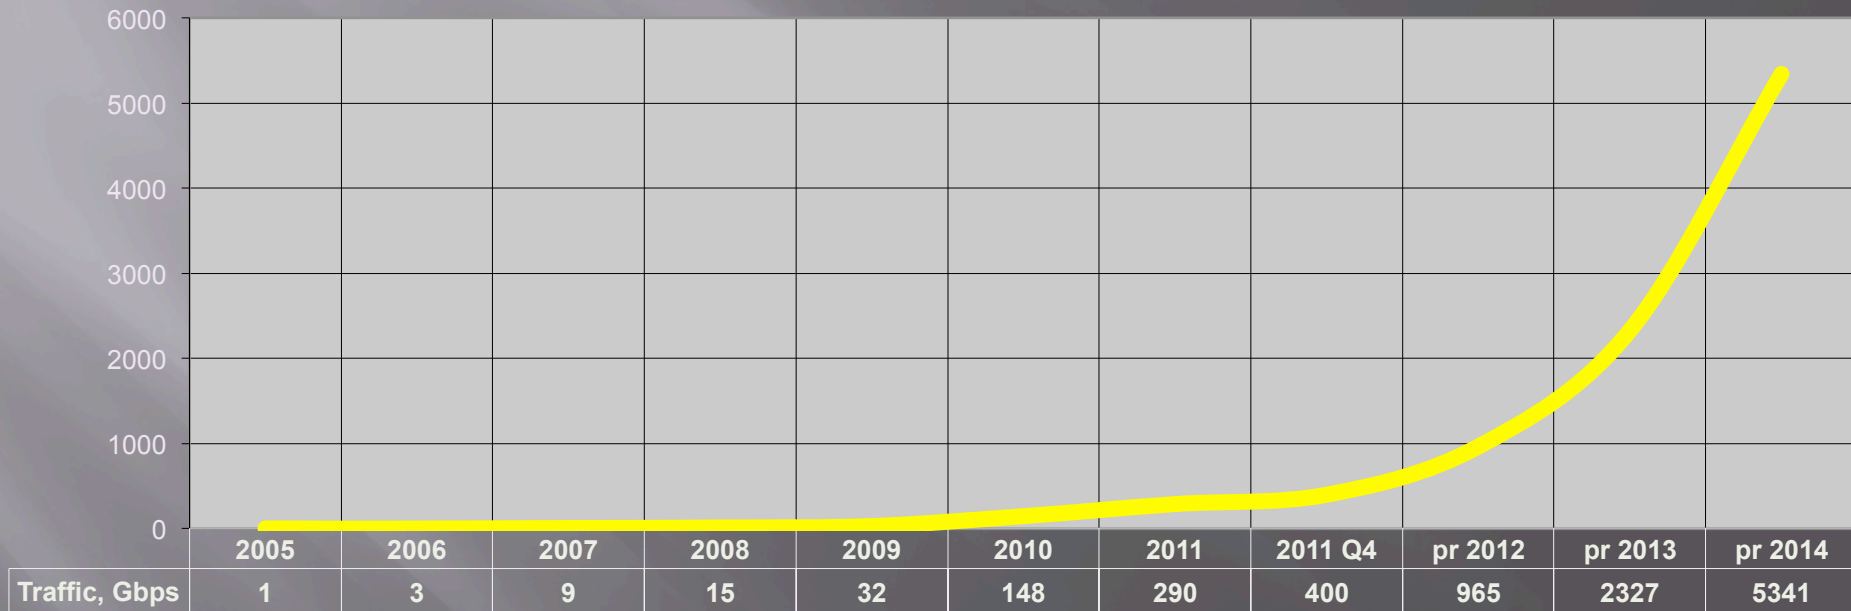

67 members ports

Total: 183 members ports

- 10GE SFP+ = 124
- 10GE XFP = 1
- 1GE copper = 38
- 1GE fiber = 12
- 100M FE = 8
- Nx1GE(LACP) = 2
- Nx10GE = 18

40 members ports

ua-ix-460-1

ASR-1001 RS1

Future forecast ?