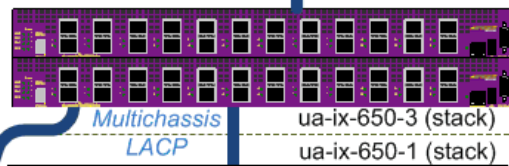

- ▣ Next generation network solution developed:
40GE high capacity switches now and distributed
by TRILL network in future but stalled.

UA-IX network topology now

MIROHOST

ua-ix-650-2 (stack) 45 members ports

I.ROOT-SERVERS.NET

F.ROOT-SERVERS.NET

Леонтовича, 9

14 members ports

TSUA

Гайдара, 50
45 members ports

17 members ports

DG

67 members ports

Total: 183 members ports

- 10GE SFP+ = 124
- 10GE XFP = 1
- 1GE copper = 38
- 1GE fiber = 12
- 100M FE = 8
- Nx1GE(LACP) = 2
- Nx10GE = 18

40 members ports

ua-ix-460-1

ASR-1001 RS1

Future forecast ?