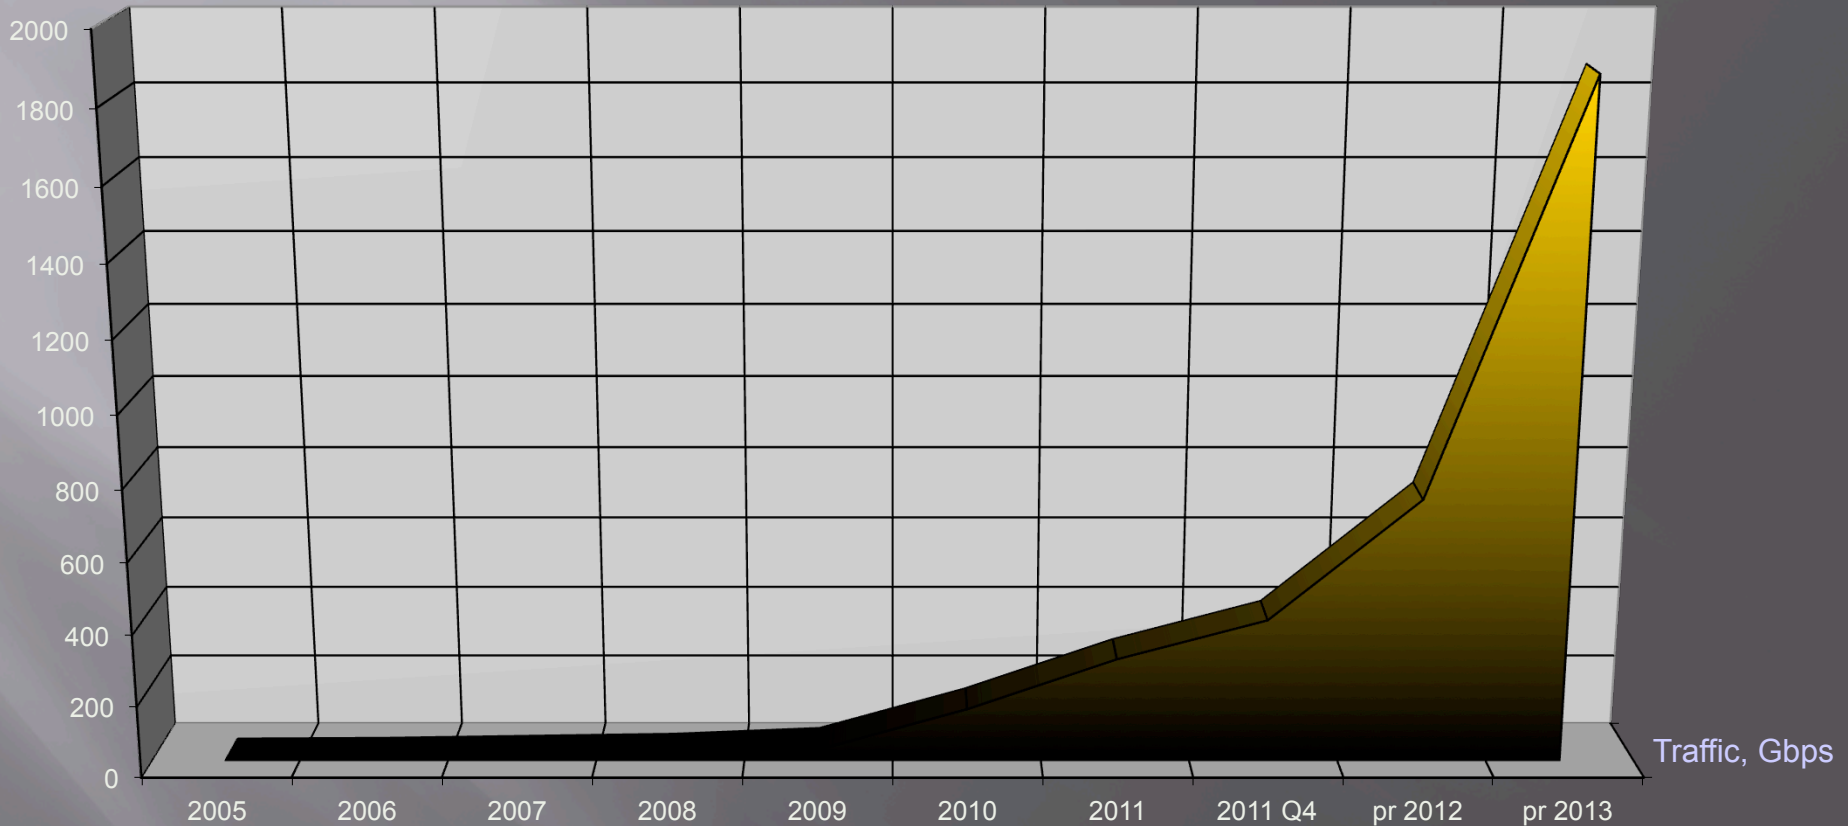

Aggregated bandwidth grow 3 times per year

9 times per 2 years

	2005	2006	2007	2008	2009	2010	2011	2011 Q4	pr 2012	pr 2013
Traffic, Gbps	1	3	9	15	32	148	290	400	736	1868

Infrastructure speed x10 should be upgraded every 2.5 years